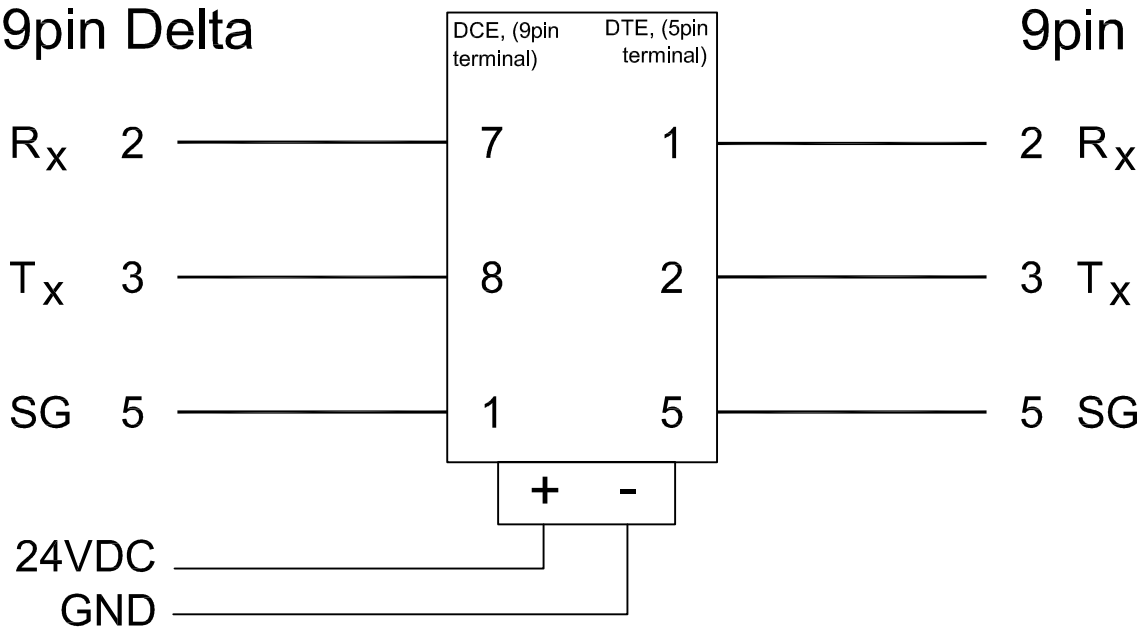

251029 Westermo MD-52

PC
9pin Delta

Com1, Delta OP
9pin Delta

	1	FORANDR.			
Sym.	Ant./Qty.	Forandring/Alteration			Date/Sign.
Dato/Date 2007-11-28		Konstr./Design PIN	Kontroll/Controlled	Målestokk/Scale —	
Arkiv/Archive IFS		Tegnet/Draw TEM	Godkjent/Approved		
Connection of galvanic barrier Westermo MD-52				Copyright © Eltek Fire & Safety. All Rights Reserved <h2 style="margin: 0;">T43708-N4</h2>	
Henvising/Reference			Ordre nr./Order no.		Erst. for/Replace for
					Erst. av/Replaced by